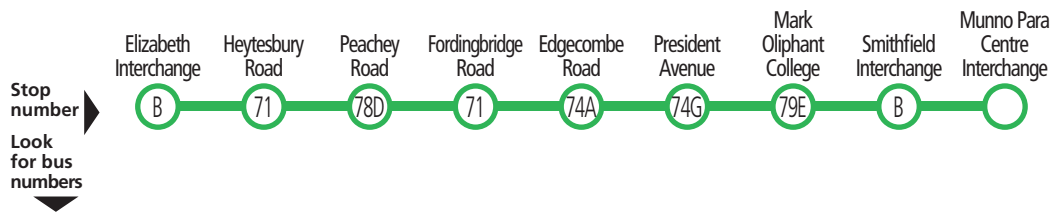

451, 452

Elizabeth Interchange to Munno Para Centre Interchange

Also shows routes 451A & 452A

Monday to Friday

	Elizabeth Interchange	Heytesbury Road	Peachey Road	Fordingbridge Road	Edgcombe Road	President Avenue	Mark Oliphant College	Smithfield Interchange	Munno Para Centre Interchange
AM	451	-	-	-	5.27	5.33	-	5.47	5.49
	451	-	-	-	5.57	6.03	-	6.17	6.19
	452	-	5.58	6.06	-	-	6.11	6.17	6.19
	451	-	-	-	6.27	6.33	-	6.47	6.49
	452	6.42	6.51	7.02	-	-	7.07	7.13	7.15
	451	6.44	-	-	6.54	7.00	7.06	-	7.20
	451	7.17	-	-	7.27	7.33	7.39	-	7.53
	452	7.19	7.28	7.40	-	-	7.46	7.52	7.54
	451	7.31	-	-	7.41	7.47	7.53	-	8.07
	452	7.31	7.41	7.54	-	-	8.01	8.08	8.10
	451	8.01	-	-	8.11	8.17	8.23	-	8.37
	452	8.01	8.11	8.24	-	-	8.31	8.38	8.40
	451	8.15	-	-	8.25	8.31	8.37	-	8.51
	452	8.15	8.24	8.37	-	-	8.44	8.51	8.53
	451	8.31	-	-	8.41	8.47	8.53	-	9.07
	452	8.31	8.41	8.54	-	-	9.01	9.08	9.10
	451	8.45	-	-	8.55	9.01	9.07	-	9.21
	452	9.02	9.11	9.23	-	-	9.29	9.35	9.37
	451	9.15	-	-	9.25	9.31	9.37	-	9.51
	452	9.32	9.41	9.53	-	-	9.59	10.05	10.07
	451	9.45	-	-	9.55	10.01	10.07	-	10.21
	452	10.02	10.11	10.23	-	-	10.29	10.35	10.37
	451	10.15	-	-	10.25	10.31	10.37	-	10.51
	452	10.32	10.41	10.53	-	-	10.59	11.05	11.07
	451	10.45	-	-	10.55	11.01	11.07	-	11.21
	452	11.02	11.11	11.23	-	-	11.29	11.35	11.37
	451	11.15	-	-	11.25	11.31	11.37	-	11.51
	452	11.32	11.41	11.53	-	-	11.59	12.05	12.07
	451	11.45	-	-	11.55	12.01	12.07	-	12.21
PM	452	12.02	12.11	12.23	-	-	12.29	12.35	12.37
	451	12.15	-	-	12.25	12.31	12.37	-	12.51
	452	12.32	12.41	12.53	-	-	12.59	1.05	1.07
	451	12.45	-	-	12.55	1.01	1.07	-	1.21
	452	1.02	1.11	1.23	-	-	1.29	1.35	1.37
	451	1.15	-	-	1.25	1.31	1.37	-	1.51
	452	1.32	1.41	1.53	-	-	1.59	2.05	2.07
	451	1.45	-	-	1.55	2.01	2.07	-	2.21
	452	2.02	2.11	2.23	-	-	2.29	2.35	2.37
	451	2.15	-	-	2.25	2.31	2.37	-	2.51
	452	2.32	2.41	2.53	-	-	2.59	3.05	3.07
	451	2.45	-	-	2.55	3.01	3.07	-	3.21
	452	3.02	3.11	3.23	-	-	3.29	3.35	3.37
	451	3.15	-	-	3.25	3.31	3.37	-	3.51
	452	3.32	3.41	3.53	-	-	3.59	4.05	4.07
	451	3.45	-	-	3.55	4.01	4.07	-	4.21
	452	4.02	4.11	4.23	-	-	4.29	4.35	4.37
	451	4.15	-	-	4.25	4.31	4.37	-	4.51
	452	4.32	4.41	4.53	-	-	4.59	5.05	5.07
	451	4.45	-	-	4.55	5.01	5.07	-	5.21
	451	5.00	-	-	5.10	5.16	5.22	-	5.36
	452	5.04	5.13	5.25	-	-	5.31	5.37	5.39
	451	5.15	-	-	5.25	5.31	5.37	-	5.51
	452	5.18	5.27	5.39	-	-	5.45	5.51	5.53
	451	5.37	-	-	5.47	5.53	5.59	-	6.13
	452	5.38	5.47	5.59	-	-	6.05	6.11	6.13
	451	5.52	-	-	6.02	6.08	6.14	-	6.28
	452	5.53	6.02	6.14	-	-	6.20	6.26	6.28
	451	6.08	-	-	6.18	6.24	6.30	-	6.44
	452	6.08	6.17	6.27	-	-	6.33	6.39	6.41
	451	6.31	-	-	6.41	6.47	6.53	-	7.07
	452	6.31	6.40	6.50	-	-	6.56	7.02	7.04
	451	7.30	-	-	7.40	7.46	7.52	-	8.06
	452	7.30	7.39	7.49	-	-	7.55	8.01	8.03
	451	8.30	-	-	8.40	8.46	8.52	-	9.06
	452	8.30	8.39	8.49	-	-	8.55	9.01	9.03
	451	9.30	-	-	9.40	9.46	9.52	-	10.06
	452	9.30	9.39	9.49	-	-	9.55	10.01	10.03
	451	10.30	-	-	10.40	10.46	10.52	-	11.06
	452	10.30	10.39	10.49	-	-	10.55	11.01	11.03
	451A	11.30	-	-	11.40	11.46	-	-	-
	452A	11.30	11.39	11.51	-	-	-	-	-

PLEASE NOTE: This timetable can be enlarged for easier reading using the "zoom" tool in your PDF viewer.

See other side for timetables to Elizabeth Inerchange →