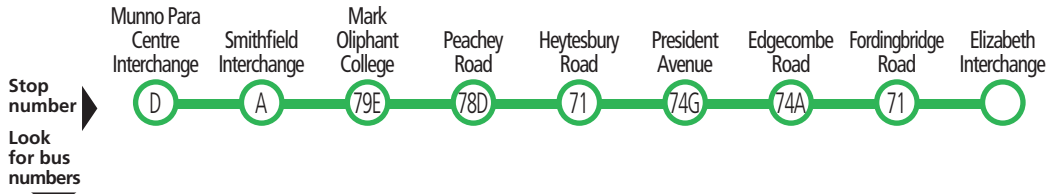

Route descriptions

451 **Munno Para Centre Interchange to Elizabeth Interchange**
via Andrews Farm & Davoren Park Shopping Centre. Service operates 7 days.
451A - Terminates at stop 74A Edgecombe Road, Andrews Farm.

452 **Munno Para Centre Interchange to Elizabeth Interchange**
via Mark Oliphant College. Service operates 7 days.
452A - Elizabeth Interchange to stop 78D Peachey Road, Smithfield Plains.
452W - Terminates at stop 71 Heytesbury Road, Elizabeth West.

461 **Munno Para Centre Interchange to Munno Para West**
via Mark Oliphant College. **Loop service** operates Monday–Friday.

451, 452

Munno Para Centre Interchange to Elizabeth Interchange

Also shows routes 451A & 452W

Legend

V – Terminates at stop 74A Edgecombe Rd at 11.44pm.

PLEASE NOTE: This timetable can be enlarged for easier reading using the "zoom" tool in your PDF viewer.

See other side for timetables to Elizabeth Inerchange →