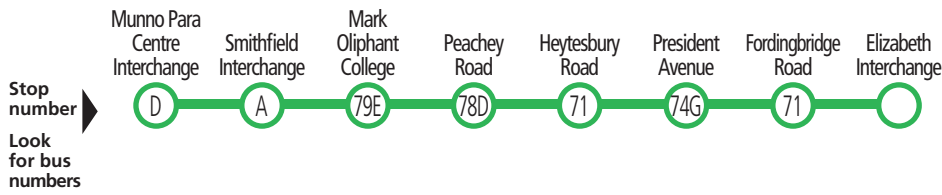

Munno Para Centre Interchange to Elizabeth Interchange

Saturday only

		Munno Para Centre Interchange	Smithfield Interchange	Mark Oliphant College	Peachey Road	Heytesbury Road	President Avenue	Fordingbridge Road	Elizabeth Interchange
AM	452	6.35	6.37	6.43	6.49	7.01	-	-	7.10
	451	7.05	7.07	-	-	-	7.21	7.33	7.43
	452	7.35	7.37	7.43	7.49	8.01	-	-	8.10

Saturday, Sunday & public holidays

		Munno Para Centre Interchange	Smithfield Interchange	Mark Oliphant College	Peachey Road	Heytesbury Road	President Avenue	Fordingbridge Road	Elizabeth Interchange
AM	451	8.05	8.07	-	-	-	8.21	8.33	8.43
	452	8.35	8.37	8.43	8.49	9.01	-	-	9.10
	451	9.05	9.07	-	-	-	9.21	9.33	9.43
	452	9.35	9.37	9.43	9.49	10.01	-	-	10.10
	451	10.05	10.07	-	-	-	10.21	10.33	10.43
	452	10.35	10.37	10.43	10.49	11.01	-	-	11.10
PM	451	11.05	11.07	-	-	-	11.21	11.33	11.43
	452	11.35	11.37	11.43	11.49	12.01	-	-	12.10
	451	12.05	12.07	-	-	-	12.21	12.33	12.43
	452	12.35	12.37	12.43	12.49	1.01	-	-	1.10
	451	1.05	1.07	-	-	-	1.21	1.33	1.43
	452	1.35	1.37	1.43	1.49	2.01	-	-	2.10
	451	2.05	2.07	-	-	-	2.21	2.33	2.43
	452	2.35	2.37	2.43	2.49	3.01	-	-	3.10
	451	3.05	3.07	-	-	-	3.21	3.33	3.43
	452	3.35	3.37	3.43	3.49	4.01	-	-	4.10
	451	4.05	4.07	-	-	-	4.21	4.33	4.43
	452	4.35	4.37	4.43	4.49	5.01	-	-	5.10
	451	5.05	5.07	-	-	-	5.21	5.33	5.43
	452	5.35	5.37	5.43	5.49	6.01	-	-	6.10
	451	6.05	6.07	-	-	-	6.21	6.33	6.43
	452	6.35	6.37	6.43	6.49	7.01	-	-	7.10
	451	7.05	7.07	-	-	-	7.21	7.33	7.43
	452	7.35	7.37	7.43	7.49	8.01	-	-	8.10
	451	7.35	7.37	-	-	-	7.51	8.03	8.13
	452	8.35	8.37	8.43	8.49	9.01	-	-	9.10
451	8.35	8.37	-	-	-	8.51	9.03	9.13	
452	K9.35	K9.37	K9.43	K9.49	K10.01	-	-	K10.10	
451	9.35	9.37	-	-	-	9.51	10.03	10.13	
452	K10.35	K10.37	K10.43	K10.49	K11.01	-	-	K11.10	
451	10.35	10.37	-	-	-	10.51	11.03	11.13	

Legend

K – Bus operates Saturday only.

PLEASE NOTE:
This timetable can be enlarged for easier reading using the "zoom" tool in your PDF viewer.

See other side for timetables to Munno Para Centre Interchange & map →