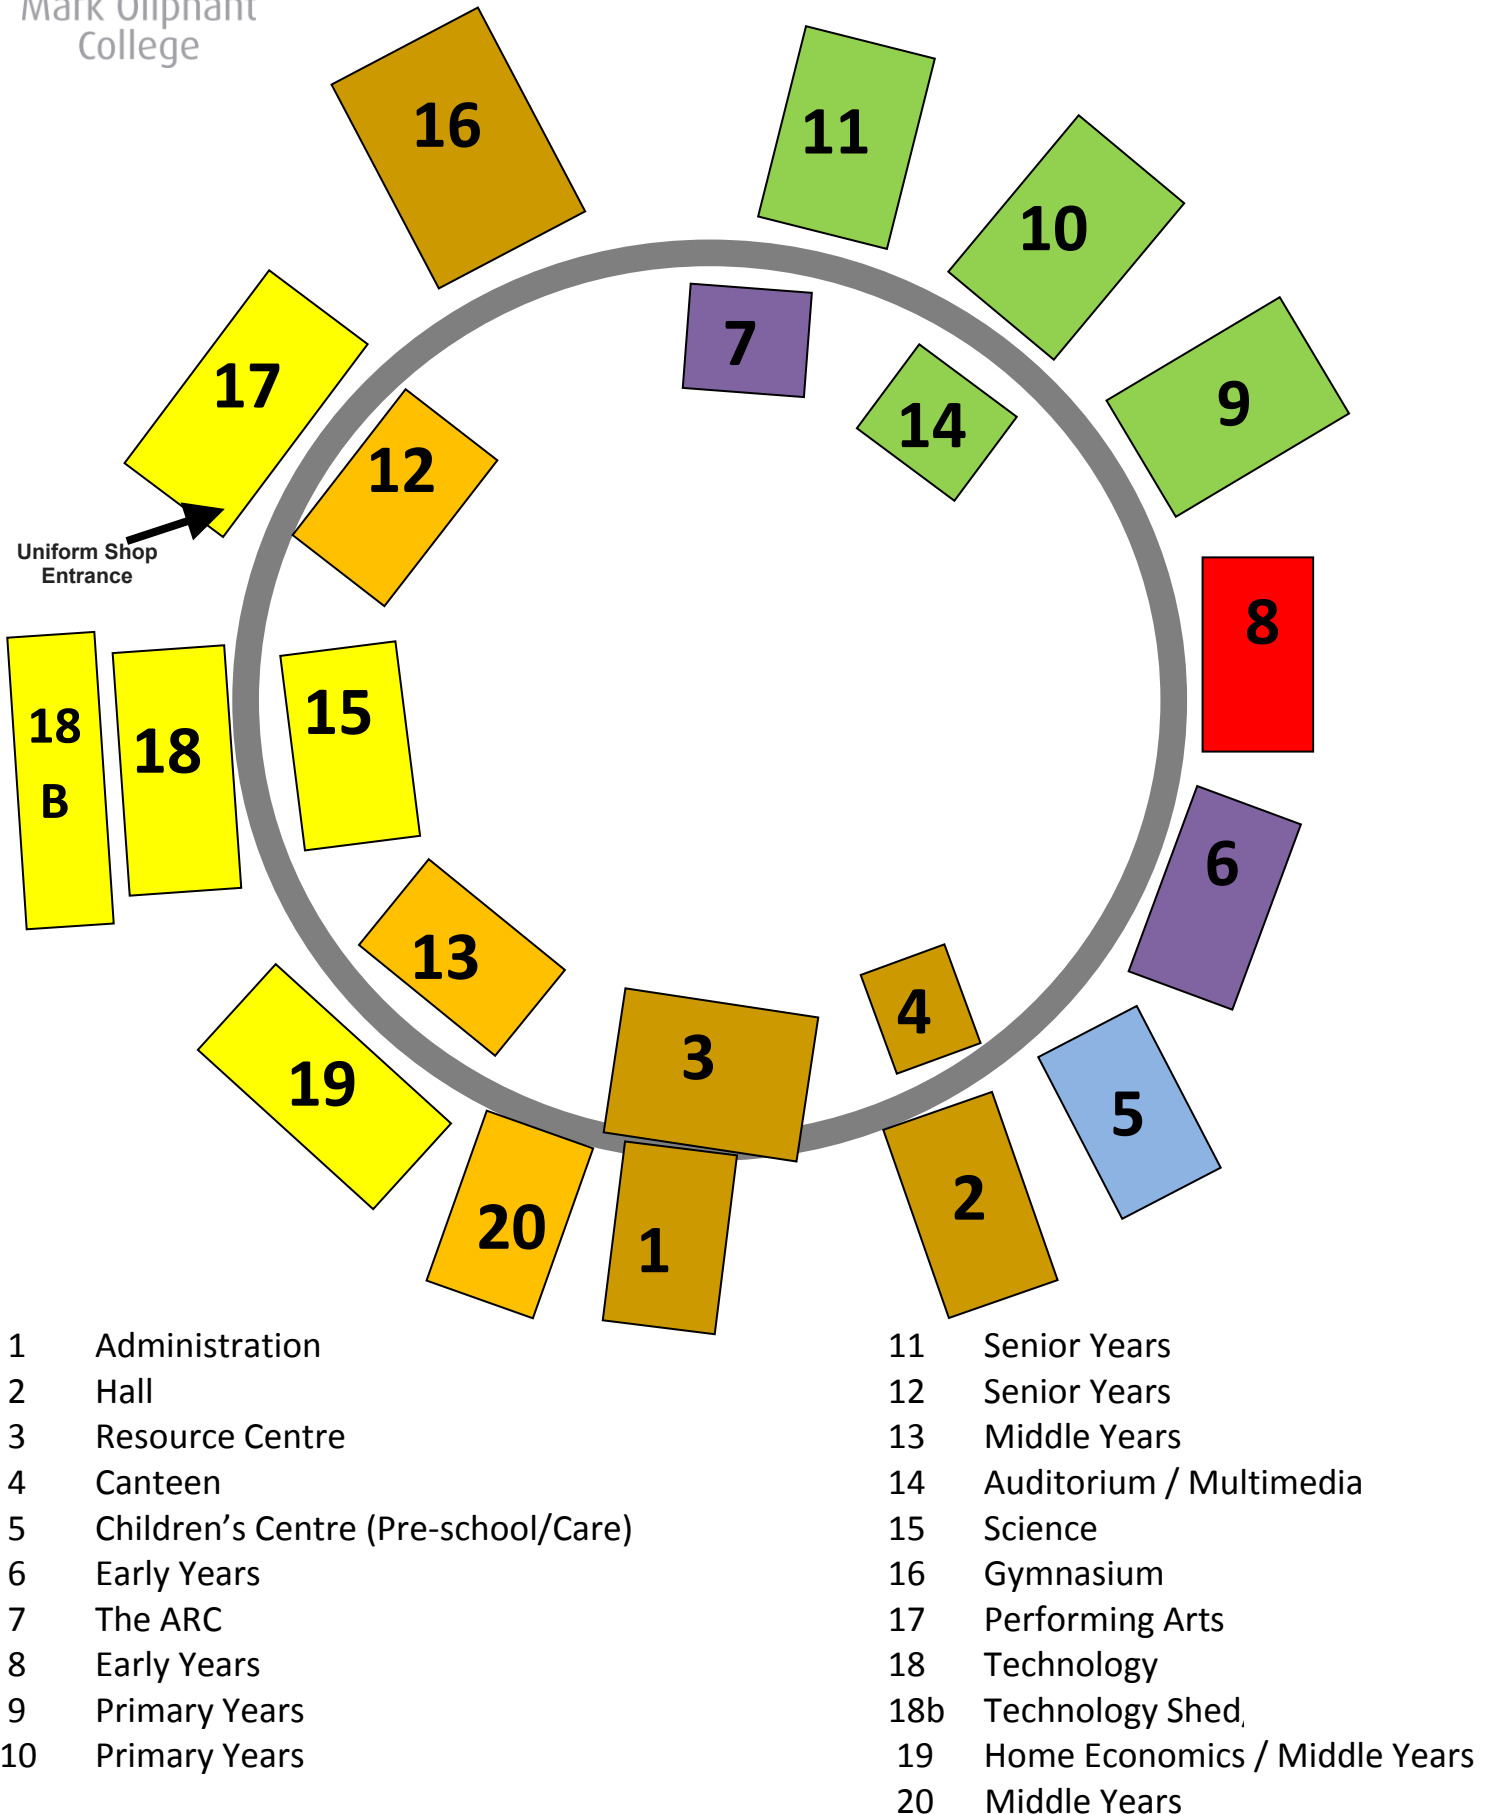

Mark Oliphant College

Site Map

Mark Oliphant
College

1 Administration

2 Hall

3 Resource Centre

4 Canteen

5 Children's Centre (Pre-school/Care)

6 Early Years

7 The ARC

8 Early Years

9 Primary Years

10 Primary Years

11 Senior Years

12 Senior Years

13 Middle Years

14 Auditorium / Multimedia

15 Science

16 Gymnasium

17 Performing Arts

18 Technology

18b Technology Shed,

19 Home Economics / Middle Years

20 Middle Years